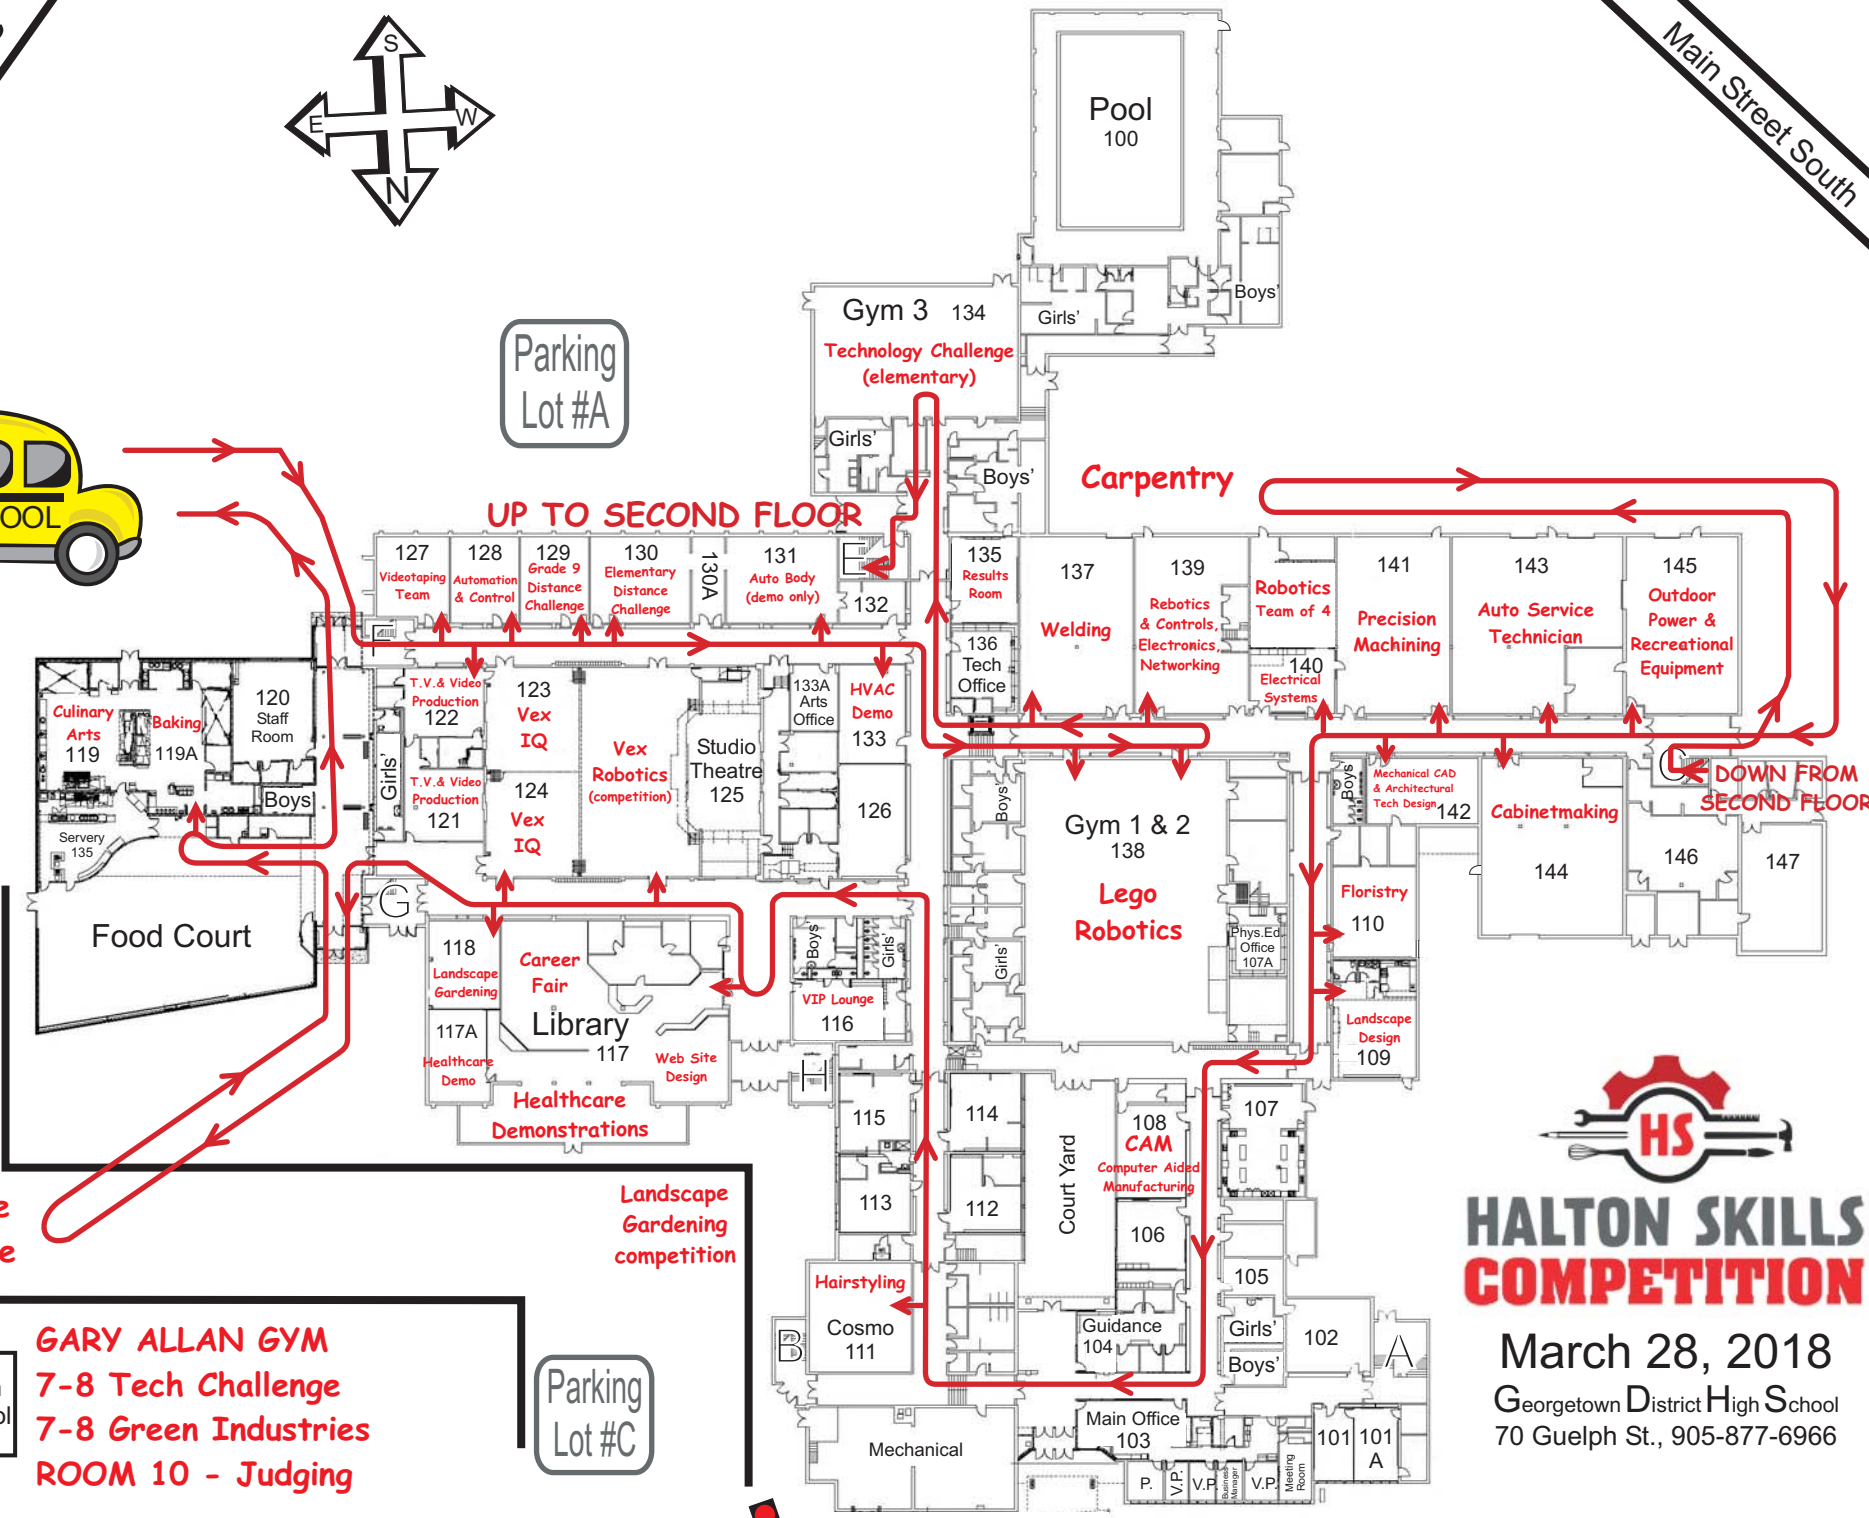

Maple Avenue

Main Street South

Parking Lot #A

Parking Lot #B

Parking Lot #C

UP TO SECOND FLOOR

DOWN FROM SECOND FLOOR

Distance Challenge

Guelph Street